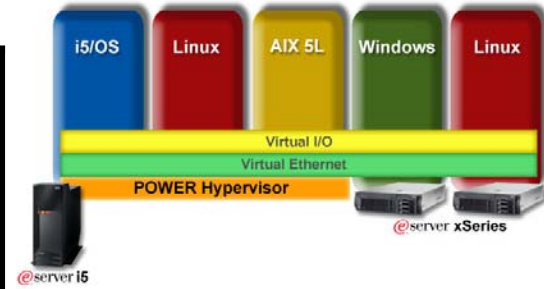

Notes: 1) includes On/Off Capacity on Demand and Capacity Upgrade on Demand
2) includes On/Off Capacity on Demand only

Nov 12, 2004

IBM @server i5 - Editions

		Enterprise 550, 570, 595	Solution 550	Domino 550	Standard 550, 570, 595	Enterprise 520	Standard 520
Function	Support for multiple OS ¹⁾	✓	✓	✓	✓	✓	✓
	WebFacing	✓	✓	✓	✓	✓	✓
	Support for Dynamic Logical Partitioning	✓	✓	✓	✓	✓	✓
	5250 CPW ²⁾	Maximum	Maximum	Zero	Zero	Maximum	Zero
	Capacity on Demand ³⁾	✓	✓	✓	✓		
Software	i5/OS ⁴⁾	✓	✓	✓	✓	✓	✓
	Portal Express Plus	✓	✓			✓	
	DB2 Query Manager & Development Toolkit	✓	✓			✓	
	DB2 SMP	✓					
	DB2 Extenders – XML and Text	✓					
	XML Toolkit	✓					
	Performance Tools	✓				✓	
	HA Switched Resources	✓					
	Media Extensions	✓					
	BRMS	✓					
	Tivoli Monitor – PAC for WS	✓					
Tivoli Storage Manager (1 Server + 5 Clients)	✓				✓		
Enterprise Workload Manager	✓						
Hardware	One additional processor activation for Linux or AIX ⁵⁾	✓	✓	✓ ⁸⁾	✓ ⁹⁾		
	One Integrated xSeries Server	✓	✓				
Vouchers	IBM Learning Voucher(s)	✓					
	IBM Service Vouchers(s)	✓	✓			✓	